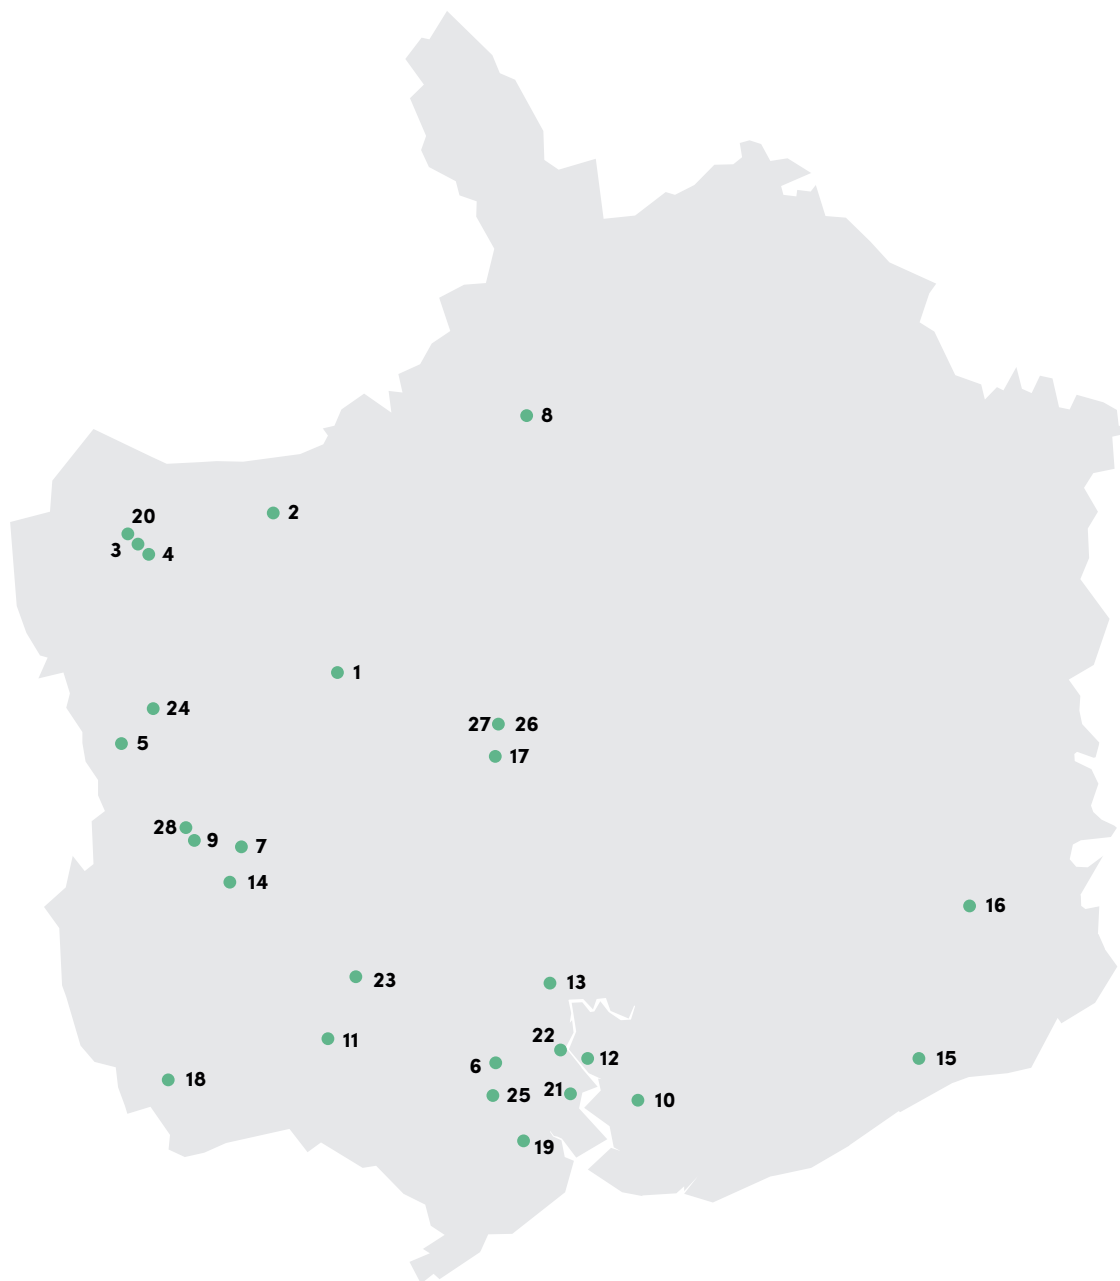

South East Wales: EAS Education Consortium Region

1	Abertillery secondary	11	Machen Primary School	21	St Michaels RC Primary School
2	Blaenycwm Primary School	12	Maindee Primary School	22	St. Mary's RC Primary
3	Bryn Bach County Primary	13	Malpas Park Primary School	23	Waunfawr Priary School
4	Deighton Primary School	14	Penllwyn Primary School	24	White Rose Primary School
5	Deri Primary School	15	Rogiet Primary School	25	Ysgol Basaleg
6	High Cross Primary School	16	Shirenewton Primary School	26	Ysgol Gyfun Gwnllyw
7	Islwyn High School	17	St Albans RC High School	27	Ysgol Gyfun Gwynllyw
8	King Henry VIII	18	St Cenydd Community School	28	Ysgol Gymraeg Gilfach Fargod
9	Lewis School Pengam	19	St Joseph's RC High School		
10	Lliswerry High School	20	St Joseph's RC Primary School