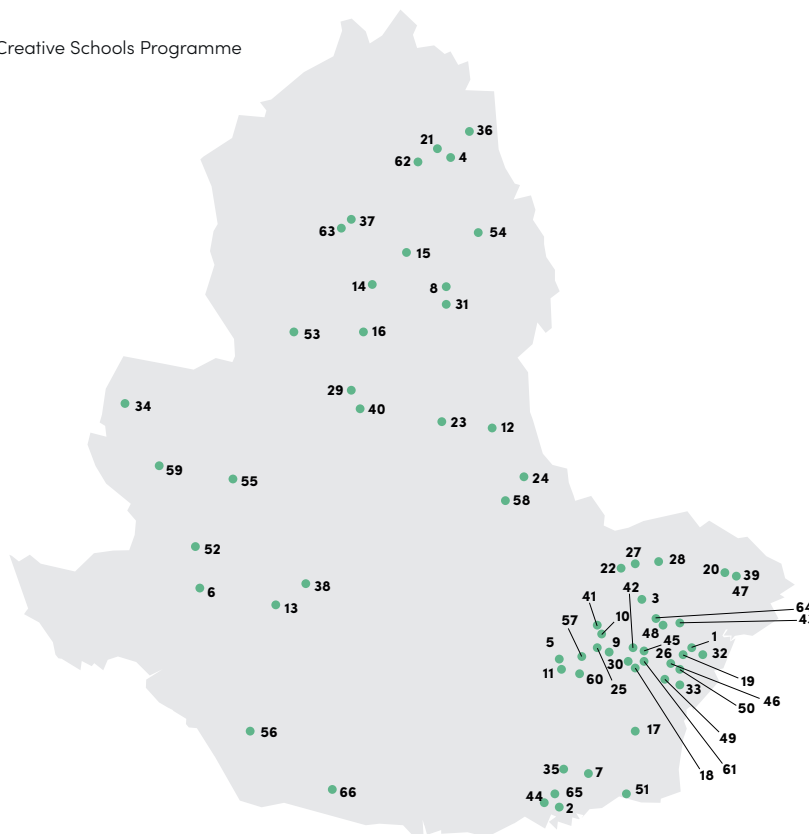

Central South Wales: CSC Education Consortium Region

1 Adamsdown Primary School	24 Hawthorn High School	47 St Mellons CiW Primary School
2 Barry Island Primary School	25 Herbert Thompson Primary	48 St Monica's CiW Primary
3 Birchgrove Primary School	26 Kitchener Primary School	49 St Paul's CiW Primary School
4 Bishop Hedley High School	27 Llanishen Fach Primary School	50 St. Mary The Virgin Church in Wales Primary School
5 Bryn Hafren Comprehensive School	28 Llanishen High School	51 Sully Primary School
6 Bryntirion Comprehensive School	29 Llwynypia Primary School	52 Tondu Primary School
7 Cadoxton Primary School	30 Millbank Primary School	53 Treorchy Comprehensive School
8 Cae Garw Primary School	31 Miskin Primary School	54 Troedyrhiw CP School
9 Cantonian High School	32 Moorland Primary	55 Tynrheol Primary School
10 Cantonian Reintegration Centre	33 Mount Stuart Primary	56 Wick and Marcross CiW Primary School
11 Cardiff West Community High School	34 Nantylffyllon Primary School	57 Windsor Clive Primary School
12 Coedpenmaen Primary School	35 Oak Field Primary School	58 Ysgol Gyfun Garth Olwg
13 Coychurch Llangrallo Primary	36 Pantysgallog Primary School	59 Ysgol Gyfun Gymraeg Llangynwyd
14 Cwmaman Infants School	37 Park Lane Special School	60 Ysgol Gymraeg Nant Caerau
15 Cwmbach Church in Wales Primary	38 Pencoed Comprehensive	61 Ysgol Gymraeg Pwll Coch
16 Darran Park Primary School	39 Pen-y-Bryn Primary School	62 Ysgol Gynradd Coed-y-Dderwen
17 Dinas Powys Primary School	40 Penygraig Junior School	63 Ysgol Gynradd Gymraeg Aberdare
18 Fitzalan High School	41 Peter Lea Primary School	64 Ysgol Mynydd Bychan
19 Garth Primary School	42 Radnor Primary School	65 Ysgol Sant Baruc
20 Glan-yr-Afon Primary	43 Roath Park Primary School	66 Ysgol Y Ddraig
21 Goetre Primary School	44 Romilly Primary School	
22 Greenhill Special School	45 Severn Primary School	
23 Hafod Primary School	46 St Cuthbert's RC Primary School