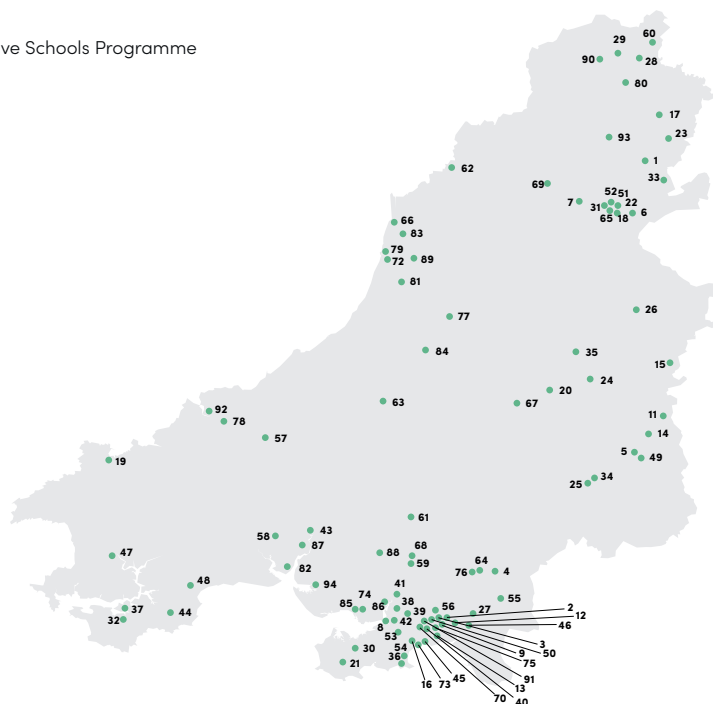

North Wales: GwE Education Consortium Region

- | | | |
|---------------------------------|-----------------------------|--|
| 1 Abercaseg | 25 Ysgol Bryn Gwalia | 49 Ysgol Hiraddug |
| 2 Alun School | 26 Ysgol Caer Drewen | 50 Ysgol Llandegfan |
| 3 Argoed High School | 27 Ysgol Cae'r Nant | 51 Ysgol Llandygai |
| 4 Brynteg C P School | 28 Ysgol Carreg Emlyn | 52 Ysgol Maes Garmon |
| 5 Bwlchgwyn CP School | 29 Ysgol Carrog | 53 Ysgol Maesincla |
| 6 Bwlchgwyn Primary School | 30 Ysgol Craig y Deryn | 54 Ysgol Merllyn |
| 7 Christchurch CP School | 31 Ysgol Cybi | 55 Ysgol Min y Ddol |
| 8 Gronant County Primary School | 32 Ysgol Dinas Bran | 56 Ysgol Morgan Llwyd |
| 9 Gwenfro Community Primary | 33 Ysgol Dolbadarn | 57 Ysgol Penisarwaun |
| 10 Minera VA School | 34 Ysgol Dyffryn Ardudwy | 58 Ysgol Penmachno |
| 11 Pen-y-bryn | 35 Ysgol Dyffryn Nantlle | 59 Ysgol Pentreuchaf |
| 12 Ruabon High School | 36 Ysgol Dyffryn Ogwen | 60 Ysgol Reoledig Llanfair Dyffryn Clwyd |
| 13 St Christopher's School | 37 Ysgol Eifion Wyn | 61 Ysgol Sant Elfod |
| 14 St Mary's RC Primary School | 38 Ysgol Eirias | 62 Ysgol Syr Hugh Owen |
| 15 Ysgol Aberconwy | 39 Ysgol Emrys ap Iwan | 63 Ysgol Terrig |
| 16 Ysgol Botanwg | 40 Ysgol Ffridd y Llyn | 64 Ysgol Tir Morfa |
| 17 Ysgol Bro Alun | 41 Ysgol Garndolbenmaen | 65 Ysgol Tryfan |
| 18 Ysgol Bro Cinmeirch | 42 Ysgol Gwenffrwd | 66 Ysgol y Creuddyn |
| 19 Ysgol Bro Dyfrdwy | 43 Ysgol Gwynedd | 67 Ysgol y Foryd |
| 20 Ysgol Bro Gwydir | 44 Ysgol Gymraeg y Gwernant | 68 Ysgol y Gelli |
| 21 Ysgol Bro Idris | 45 Ysgol Gymuned Bodorgan | 69 Ysgol y Moelwyn |
| 22 Ysgol Bro Tryweryn | 46 Ysgol Gymuned Rhosybol | 70 Ysgol yr Hendre |
| 23 Ysgol Bryn Clwyd | 47 Ysgol Gynradd Llanlyfni | 71 Ysgol-y-Traeth |
| 24 Ysgol Bryn Collen | 48 Ysgol Hafod Lon | |